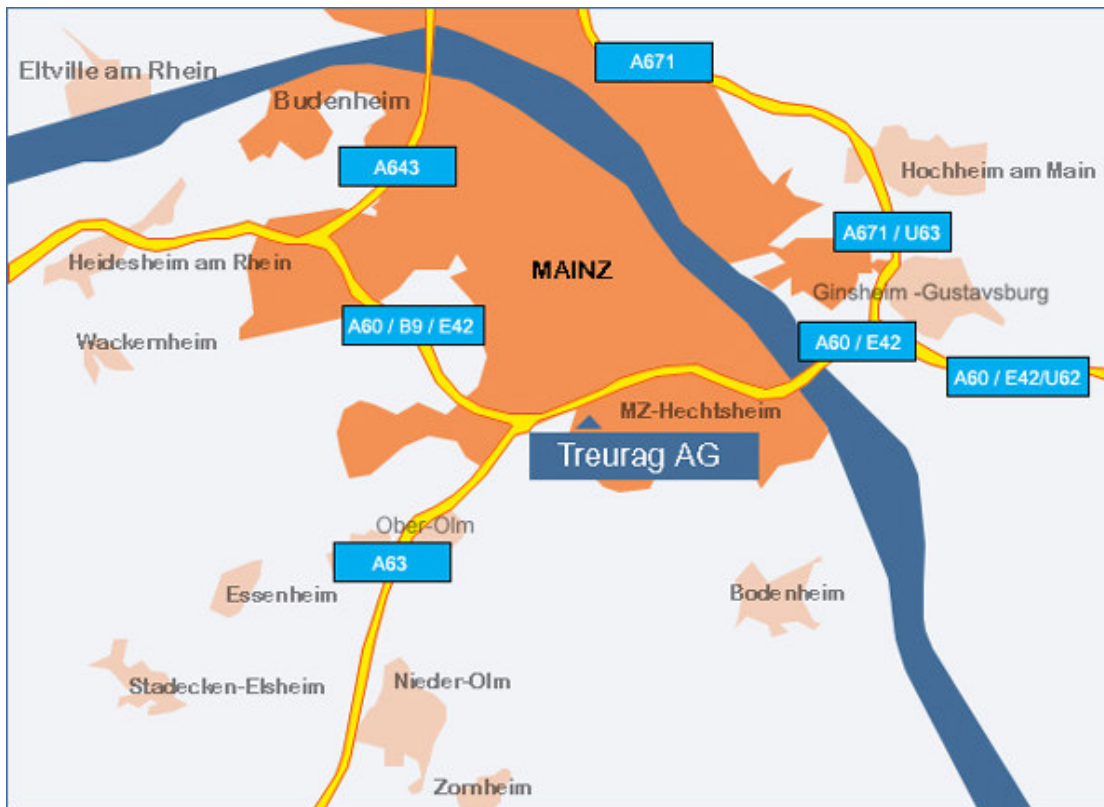

HOW TO FIND US - Treurag AG, Carl-Zeiss-Str. 53, 55129 Mainz

Follow the A60 and take the exit Hechtsheim-West. Stay on Ludwig-Erhard Straße until you reach the second traffic light (Einfahrt D). Turn left into the office park. After a few meters turn left into Carl-Zeiss-Straße. Our office building is located on the left-hand side: **Treurag AG, Number 53**